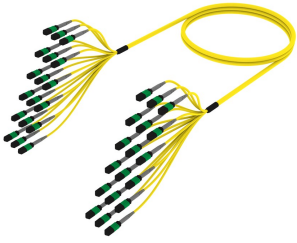

UGGQPQPTM

Base Product

Ultra Low Loss (ULL) Singlemode MPO8 (Un-pinned) to MPO8 (Non-Pinned), Fiber Trunk Cable Assembly, 144-Fiber, Plenum

Product Classification

Regional Availability	Asia Australia/New Zealand China Europe India Latin America Middle East/Africa North America
Portfolio	CommScope®
Product Type	Fiber trunk cable assembly
Product Brand	Propel SYSTIMAX ULL
Ordering Note	For additional jacket colors, please contact a CommScope Sales Representative For lengths greater than 999 ft (304 m), orders must be in meters Minimum length may vary based on cable configuration

General Specifications

Connector A, quantity	18
Color, boot A	Gray
Color, connector A	Green
Connector B, quantity	18
Color, boot B	Gray
Color, connector B	Green
Construction Type	Stranded
Furcation Color	Yellow
Interface, Connector A	MPO-08/APC Female
Interface, Connector B	MPO-08/APC Female
Jacket Color	Yellow
Polarity	Method B Enhanced (ULL)
Fibers per Subunit, quantity	8
Total Fibers, quantity	144

Dimensions

UGGQPQPTM

Cable Assembly Length Range (m) 3 – 999
Cable Assembly Length Range (ft) 10 – 999

Ordering Tree

Mechanical Specifications

Cable Retention Strength, maximum 11.24 lb @ 0 ° | 4.40 lb @ 90 °

Included Products

- 760248109
P-144-MP-8G1-F08YL/20T – Fiber indoor cable, Plenum MPO Trunk, 144 fiber multi-unit with 8 fiber subunits, Singlemode G. 657.A2/B2, Feet jacket marking, Yellow jacket color
- 860659028 – MPO-08, ULTRA LOW LOSS, FEMALE, Singlemode, GREEN, 2mm