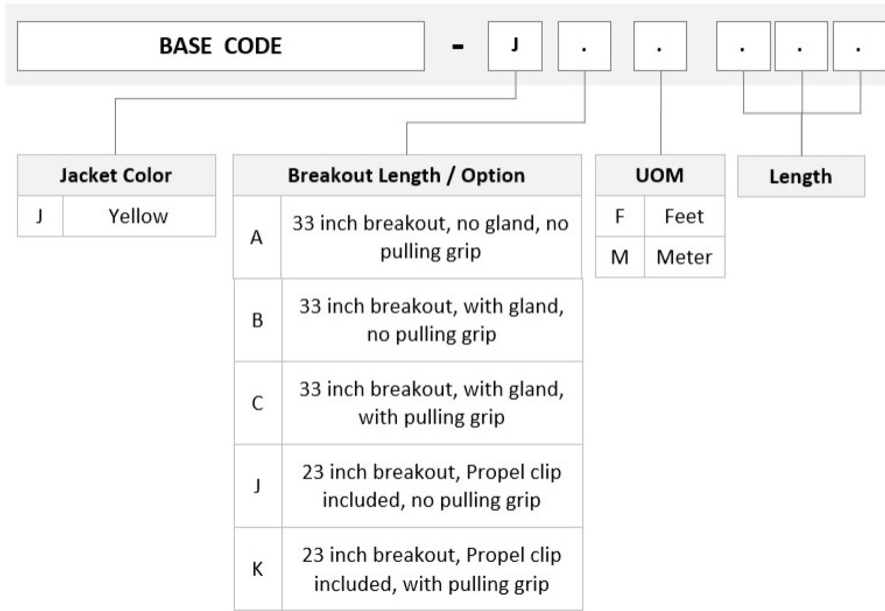

General Specifications

Connector A, quantity	18
Color, boot A	Gray
Color, connector A	Green
Connector B, quantity	18
Color, boot B	Gray
Color, connector B	Green
Construction Type	Stranded
Furcation Color	Yellow
Interface, Connector A	MPO-08/APC Female
Interface, Connector B	MPO-08/APC Female
Jacket Color	Yellow
Polarity	Method B Enhanced (ULL)
Fibers per Subunit, quantity	8
Total Fibers, quantity	144

Dimensions

UGGQPQPTM

Cable Assembly Length Range (m) 3 – 999
Cable Assembly Length Range (ft) 10 – 999

Ordering Tree

Mechanical Specifications

Cable Retention Strength, maximum 11.24 lb @ 0 ° | 4.40 lb @ 90 °