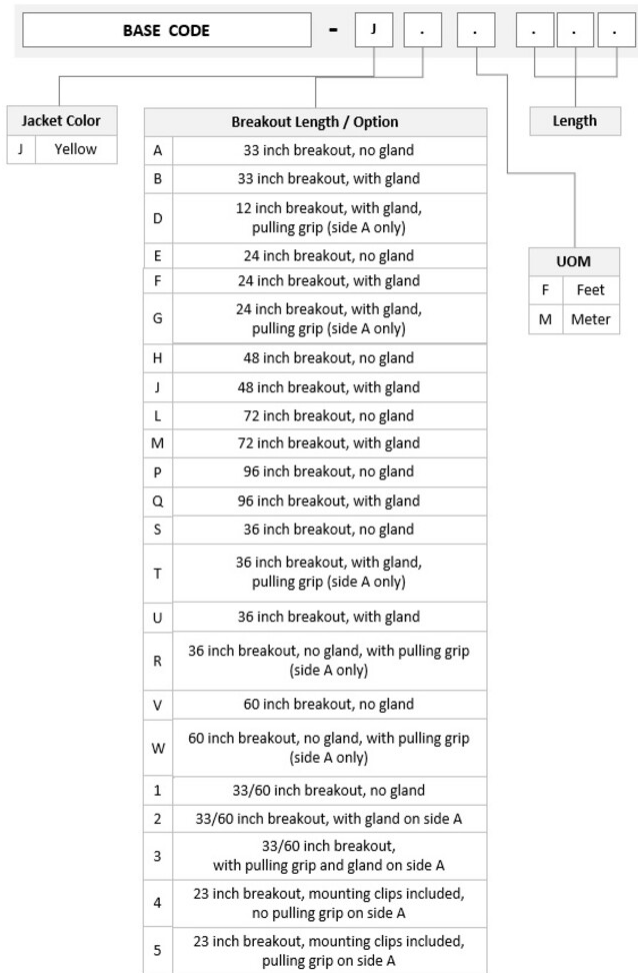

ULGLULUT8

Dimensions

Cable Assembly Length Range (m) 3 – 999

Cable Assembly Length Range (ft) 8 – 999

Ordering Tree

Mechanical Specifications

Cable Retention Strength, maximum 11.24 lb @ 0 ° | 4.40 lb @ 90 °

Optical Specifications

Fiber Mode Singlemode

Fiber Type G.657.A2, TeraSPEED®