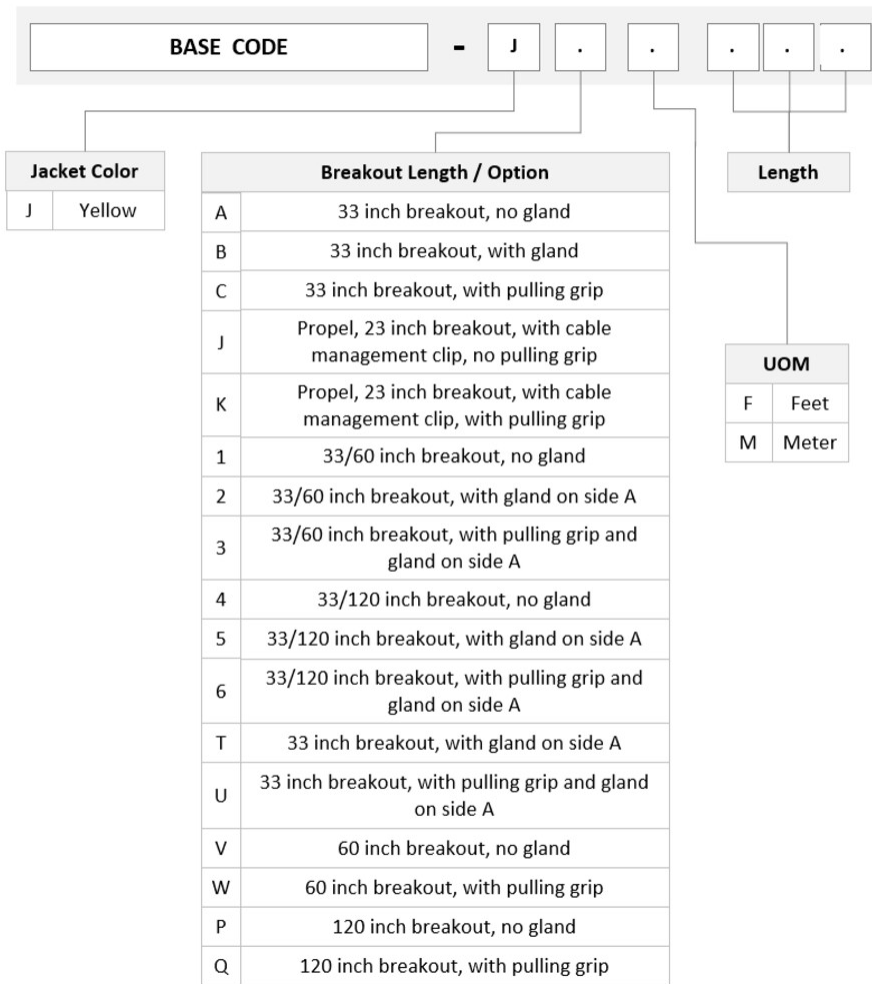

UJGMPMPCP

Base Product

Ultra Low Loss ULL TeraSPEED® MPO(Unpinned) to MPO(Unpinned)
Pre-terminated Trunk Cable, MPO12, 288-Fiber, LSZH, 12 fiber PmP 2.0
mm Dca

Product Classification

Regional Availability	Asia Australia/New Zealand Europe Latin America Middle East/Africa North America
Portfolio	CommScope®
Product Type	Fiber trunk cable assembly
Product Brand	SYSTIMAX ULL
Ordering Note	For additional jacket colors, please contact a CommScope Sales Representative For lengths greater than 999 ft (304 m), orders must be in meters Minimum length may vary based on cable configuration

General Specifications

Color, boot A	Black
Color, connector A	Green
Color, boot B	Black
Color, connector B	Green
Construction Type	Stranded
Furcation Color	Yellow
Interface, Connector A	MPO-12/APC Female
Interface, Connector B	MPO-12/APC Female
Jacket Color	Yellow
Polarity	Method B Enhanced (ULL)
Fibers per Subunit, quantity	12
Total Fibers, quantity	288

Dimensions

Breakout Length	33 in
Cable Assembly Length Range (m)	3 – 999
Cable Assembly Length Range (ft)	10 – 999

Ordering Tree

Optical Specifications

Fiber Mode	Singlemode
Fiber Type	G.657.A2, TeraSPEED®