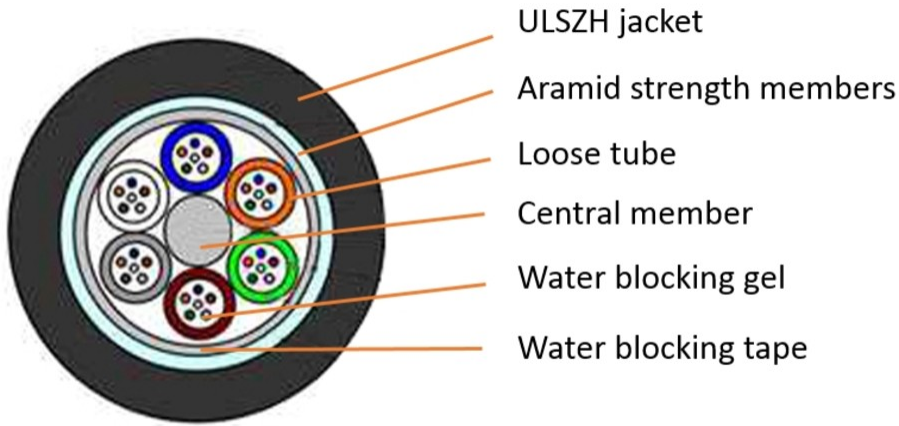

Mechanical Specifications

Minimum Bend Radius, loaded	250 mm | 9.843 in
Tensile Load, short term, maximum	2700 N | 606.984 lbf

Optical Specifications

Fiber Type	OS2

Optical Specifications, Wavelength Specific

Standards Compliance	TIA-492CAAB (OS2)

Environmental Specifications

Installation temperature	-5 °C to +50 °C (+23 °F to +122 °F)
Operating Temperature	-20 °C to +60 °C (-4 °F to +140 °F)
Storage Temperature	-20 °C to +60 °C (-4 °F to +140 °F)
Environmental Space	Universal Low Smoke Zero Halogen (ULSZH)

Packaging and Weights

Cable weight	155 kg/km | 104.155 lb/kft

* Footnotes

Operating Temperature Specification applicable to non-terminated bulk fiber cable