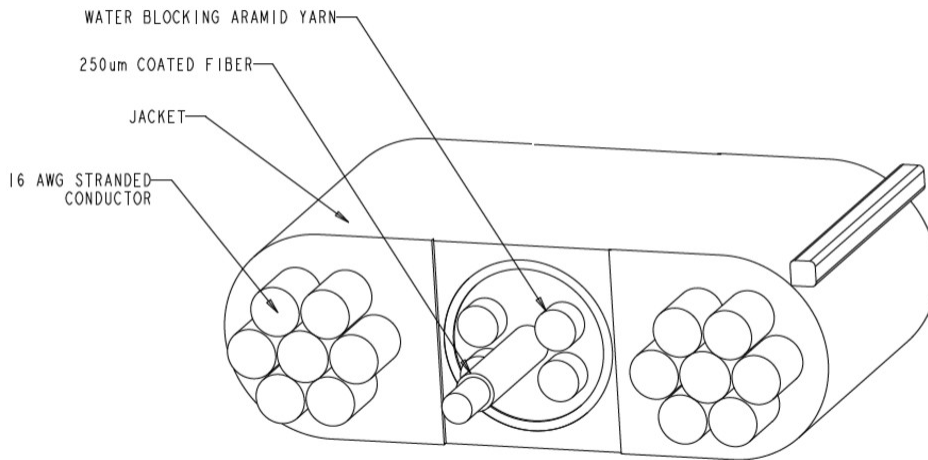

PFC-S12016

Mechanical Specifications

Minimum Bend Radius, loaded	50.8 mm | 2 in
Minimum Bend Radius, unloaded	30.48 mm | 1.2 in
Tensile Load, long term, maximum	133.447 N | 30 lbf
Tensile Load, short term, maximum	440.374 N | 99 lbf
Vertical Rise, maximum	122.011 m | 400.3 ft

Optical Specifications

Fiber Type	G.657.A2, TeraSPEED® | OS2

Environmental Specifications

Installation temperature	-10 °C to +60 °C (+14 °F to +140 °F)
Operating Temperature	-40 °C to +70 °C (-40 °F to +158 °F)
Storage Temperature	-40 °C to +70 °C (-40 °F to +158 °F)
Cable Qualification Standards	Telcordia GR-20-CORE Issue 4
Environmental Space	Outdoor
Jacket UV Resistance	UV stabilized

Packaging and Weights

Cable weight	69.944 kg/km | 47 lb/kft