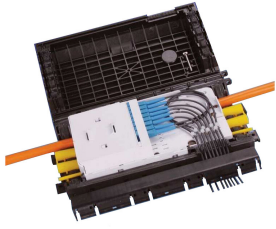

# FDC-AT-S28-020NN

---

FDC Fiber Optic Splice/Patch Closure, Gel Cable Sealing, 8 SC/APC Adapters, 24 fusion splices

## General Specifications

<b>Cable Ports Quantity, total</b>	6 round ports
<b>Cable Sealing Type</b>	Compressed gel
<b>Closure Sealing Type</b>	Hinged with latch
<b>Closure Style</b>	In-line
<b>Color</b>	Black
<b>Mounting</b>	Manhole   Pedestal   Strand   Wall
<b>Port Type</b>	SC/APC
<b>Port, quantity</b>	8
<b>Splice Tray Included, quantity</b>	1
<b>Splice Tray Type Included</b>	24-way, heat shrink
<b>Splitter Type</b>	No splitter
<b>Splitter, quantity</b>	0