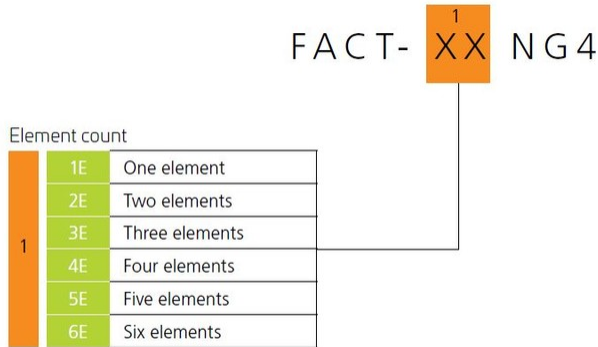

General Specifications

Functionality	Multiplexing Patching Splitting
Application	Compatible with FIST-GR3-style frames
Body Style	Symmetrical
Color	Gray
Growth Configuration	Unloaded
Interface, front	Unloaded
Patch Cord Routing	Left sided Right sided
Rack Type	EIA 19 in
Rack Units	0.7
Shelf Movement	Sliding
Total Ports, quantity	0
Transmission Standards	ETSI EN 300 019-1-3 IEC 61300-3-30

760239975 | FACT-1ENG4

Dimensions

Height	30.95 mm 1.219 in
Width	524 mm 20.63 in
Depth	283 mm 11.142 in

Ordering Tree

Environmental Specifications

Operating Temperature	-40 °C to +70 °C (-40 °F to +158 °F)
Storage Temperature	-20 °C to +85 °C (-4 °F to +176 °F)
Flammability Rating	UL 94 V-0