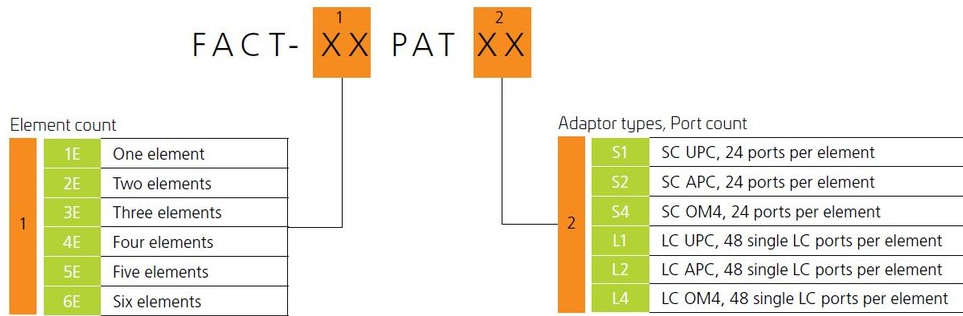

760239983 | FACT-2EPATL2

Height	61.9 mm | 2.437 in
Width	524 mm | 20.63 in
Depth	283 mm | 11.142 in

Ordering Tree

Environmental Specifications

Operating Temperature	-40 °C to +70 °C (-40 °F to +158 °F)
Storage Temperature	-20 °C to +85 °C (-4 °F to +176 °F)
Flammability Rating	UL 94 V-0

Packaging and Weights

Included	Mounting hardware for FACT frame
Packaging quantity	1

Regulatory Compliance/Certifications

Agency	Classification
CHINA-ROHS	Below maximum concentration value
ISO 9001:2015	Designed, manufactured and/or distributed under this quality management system
REACH-SVHC	Compliant as per SVHC revision on www.commscope.com/ProductCompliance
ROHS	Compliant
UK-ROHS	Compliant