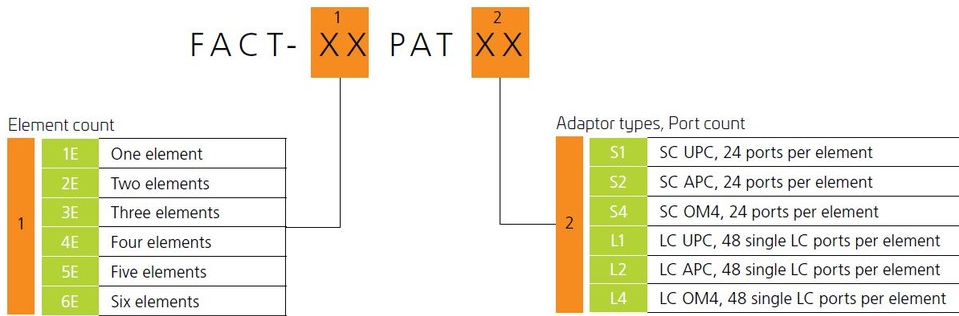

760240076 | FACT-4EPATS2

Height	123.8 mm | 4.874 in
Width	524 mm | 20.63 in
Depth	283 mm | 11.142 in

Ordering Tree

Environmental Specifications

Operating Temperature	-40 °C to +70 °C (-40 °F to +158 °F)
Storage Temperature	-20 °C to +85 °C (-4 °F to +176 °F)
Flammability Rating	UL 94 V-0

Packaging and Weights

Included	Mounting hardware for FACT frame
Packaging quantity	1

Regulatory Compliance/Certifications

Agency	Classification
CHINA-ROHS	Below maximum concentration value
ISO 9001:2015	Designed, manufactured and/or distributed under this quality management system
REACH-SVHC	Compliant as per SVHC revision on www.commscope.com/ProductCompliance
ROHS	Compliant
UK-ROHS	Compliant