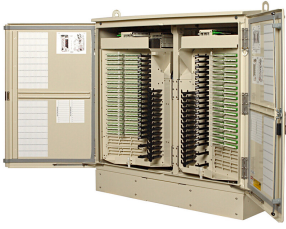

FD3-AJ576J1AJBBP7

FDH 3000 Fiber Distribution Large Cabinet, 576F, SC/APC, 32-splitter module, dielectric loose tube, 100 ft, 72F

Product Classification

Regional Availability	North America
Product Type	Fiber distribution hub
Product Series	FDH 3000

General Specifications

Access	Front and rear door
Cable Type	Dielectric - Loose Tube
Color	Putty white
Distribution Cables, quantity	4
Distribution Ports, quantity	576
Fibers per Distribution Cable, quantity	144
Fibers per Feeder Cable, quantity	72
Interface, Input	SC
Interface Feature, Input	APC
Mounting	Pad
Split Ratio	Symmetrical
Splitter Type	1 x 32
Splitter, quantity	1

Dimensions

Height	1,238.25 mm 48.75 in
Width	1,220.47 mm 48.05 in
Depth	497.33 mm 19.58 in
Cable Length	30.48 m 100 ft
Enclosure Size	Large

Material Specifications

FD3-AJ576J1AJBBP7

Finish	Powder coated
Material Type	Aluminum