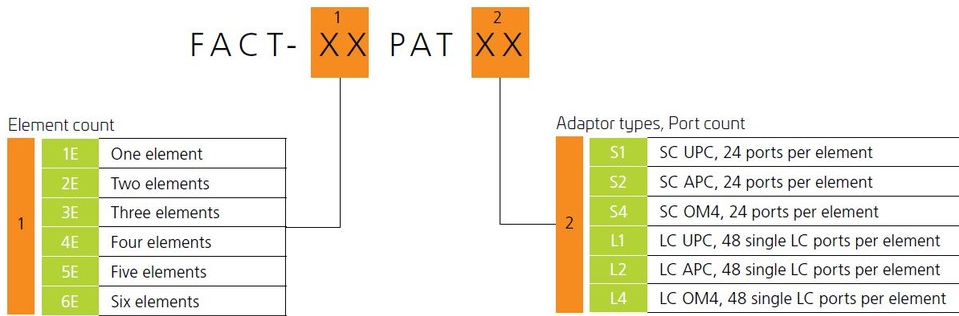

760240414 | FACT-1EPATL1

Height	30.95 mm | 1.219 in
Width	524 mm | 20.63 in
Depth	283 mm | 11.142 in

Ordering Tree

Environmental Specifications

Operating Temperature	-40 °C to +70 °C (-40 °F to +158 °F)
Storage Temperature	-20 °C to +85 °C (-4 °F to +176 °F)
Flammability Rating	UL 94 V-0

Packaging and Weights

Included	Mounting hardware for FACT frame
Packaging quantity	1

Regulatory Compliance/Certifications

Agency	Classification
CHINA-ROHS	Below maximum concentration value
ISO 9001:2015	Designed, manufactured and/or distributed under this quality management system
REACH-SVHC	Compliant as per SVHC revision on www.commscope.com/ProductCompliance
ROHS	Compliant
UK-ROHS	Compliant