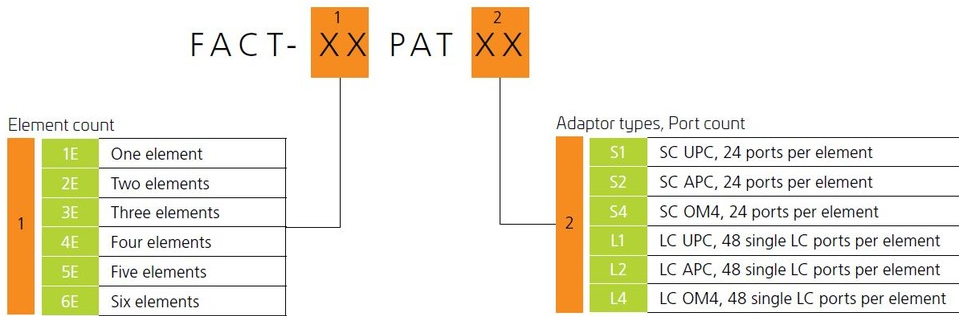

760240432 | FACT-5EPATL1

Height	154.75 mm | 6.093 in
Width	524 mm | 20.63 in
Depth	283 mm | 11.142 in

Ordering Tree

Environmental Specifications

Operating Temperature	-40 °C to +70 °C (-40 °F to +158 °F)
Storage Temperature	-20 °C to +85 °C (-4 °F to +176 °F)
Flammability Rating	UL 94 V-0

Packaging and Weights

Included	Mounting hardware for FACT frame
Packaging quantity	1

Regulatory Compliance/Certifications

Agency	Classification
CHINA-ROHS	Below maximum concentration value
ISO 9001:2015	Designed, manufactured and/or distributed under this quality management system
REACH-SVHC	Compliant as per SVHC revision on www.commscope.com/ProductCompliance
ROHS	Compliant
UK-ROHS	Compliant