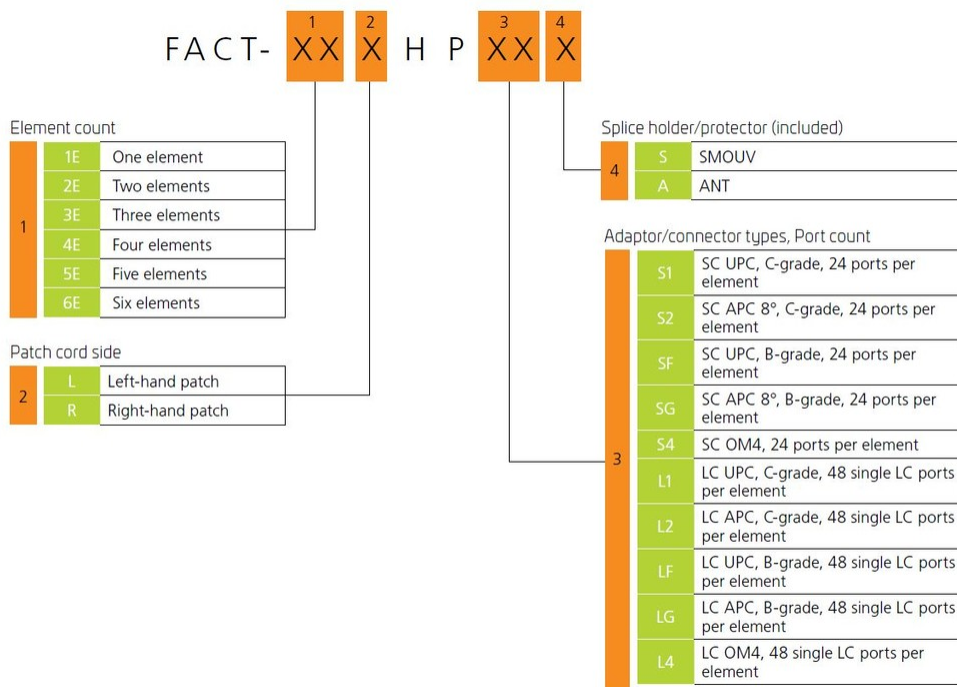

## General Specifications

<b>Functionality</b>	Patching   Splicing
<b>Application</b>	Compatible with FIST-GR3-style frames
<b>Body Style</b>	Right-hand patch
<b>Color</b>	Gray
<b>Growth Configuration</b>	Fully loaded
<b>Interface, front</b>	LC/UPC
<b>Patch Cord Routing</b>	Right sided
<b>Pigtail Assembly Type</b>	12-fiber, stranded
<b>Pigtails Included, quantity</b>	48
<b>Rack Type</b>	EIA 19 in
<b>Rack Units</b>	0.7
<b>Shelf Movement</b>	Sliding
<b>Splicing Capacity, maximum</b>	48

# 760240602 | FACT-1ERHPL4A

<b>Splicing Type</b>	ANT
<b>Total Ports, quantity</b>	48
<b>Transmission Standards</b>	ETSI EN 300 019-1-3   IEC 61300-3-30

## Dimensions

<b>Height</b>	30.95 mm   1.219 in
<b>Width</b>	524 mm   20.63 in
<b>Depth</b>	283 mm   11.142 in

## Ordering Tree