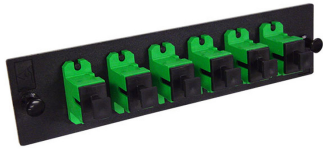

# 559517-2

---

Fiber Optic Adapter Pack, singlemode, 6 simplex ports, SC/APC, green

## General Specifications

<b>Adapter Color</b>	Green
<b>Adapters, quantity, front</b>	6
<b>Body Style</b>	Simplex   Straight orientation
<b>Color, front</b>	Black
<b>Interface</b>	SC/APC
<b>Total Ports, quantity, front</b>	6