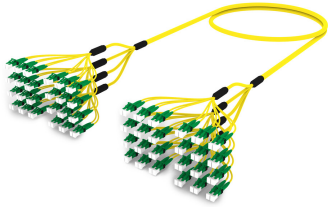

ULGLALACH

Base Product

Ultra Low Loss ULL TeraSPEED® LC/APC to LC/APC Ruggedized fanout Cable, 48-Fiber, Plenum, 12 fiber PmP 2.0 mm Dca

Product Classification

Regional Availability

Asia | Australia/New Zealand | Europe | Latin America | Middle East/Africa | North America

Portfolio

CommScope®

Product Type

Ruggedized fanout

Product Brand

SYSTIMAX ULL

Ordering Note

For additional jacket colors, please contact a CommScope Sales Representative | For lengths greater than 999 ft (304 m), orders must be in meters | Minimum length may vary based on cable configuration

Green

Construction Type

Stranded

Furcation Color

Yellow

Interface, Connector A

LC/APC

Interface, Connector B

LC/APC

Interface Feature, connector B

ULL

Jacket Color

Yellow

Fibers per Subunit, quantity

12

Total Fibers, quantity