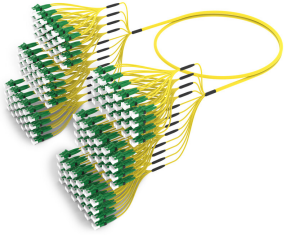

ULGLALACM

Base Product

Ultra Low Loss ULL TeraSPEED® LC/APC to LC/APC Ruggedized fanout Cable, 144-Fiber, Plenum, 12 fiber PmP 2.0 mm Dca

Product Classification

Regional Availability	Asia Australia/New Zealand Europe Latin America Middle East/Africa North America
Portfolio	CommScope®
Product Type	Ruggedized fanout
Product Brand	SYSTIMAX ULL
Ordering Note	For additional jacket colors, please contact a CommScope Sales Representative For lengths greater than 999 ft (304 m), orders must be in meters Minimum length may vary based on cable configuration

General Specifications

Color, boot A	Green
Color, connector A	Green
Color, boot B	Green
Color, connector B	Green
Construction Type	Stranded
Furcation Color	Yellow
Interface, Connector A	LC/APC
Interface, Connector B	LC/APC
Interface Feature, connector B	ULL
Jacket Color	Yellow
Fibers per Subunit, quantity	12
Total Fibers, quantity	144

Dimensions

Cable Assembly Length Range (m)	3 – 999
Cable Assembly Length Range (ft)	8 – 999

ULGLALACM

Optical Specifications

Fiber Mode	Singlemode
Fiber Type	G.657.A2, TeraSPEED®

Environmental Specifications