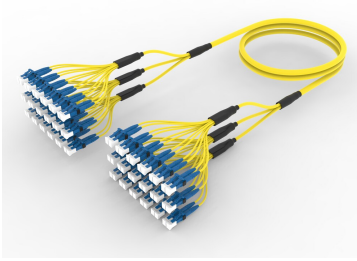

Base Product

Ultra Low Loss ULL TeraSPEED® LC/UPC to LC/UPC Ruggedized fanout Cable, 36-Fiber, Plenum, 12 fiber PmP 2.0 mm Dca

Product Classification

Regional Availability

Asia | Australia/New Zealand | Europe | Latin America | Middle East/Africa | North America

Portfolio

CommScope®

Product Type

Ruggedized fanout

Product Brand

SYSTIMAX ULL

Ordering Note

For additional jacket colors, please contact a CommScope Sales Representative | For lengths greater than 999 ft (304 m), orders must be in meters | Minimum length may vary based on cable configuration

Blue

Construction Type

Stranded

Furcation Color

Yellow

Interface, Connector A

LC/APC

Interface Feature, connector A

ULL

Interface, Connector B

LC/UPC

Interface Feature, connector B

ULL

Jacket Color

Yellow

Fibers per Subunit, quantity