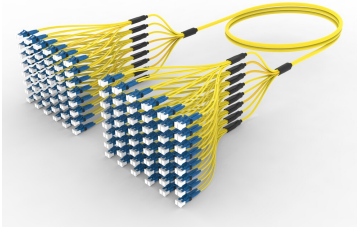

Base Product

Ultra Low Loss ULL TeraSPEED® LC/UPC to LC/UPC Ruggedized fanout Cable, 96-Fiber, Plenum

Product Classification

Regional Availability	Asia Australia/New Zealand Europe Latin America Middle East /Africa North America
Portfolio	CommScope®
Product Type	Ruggedized fanout
Product Brand	SYSTIMAX ULL
Ordering Note	For additional jacket colors, please contact a CommScope Sales Representative For lengths greater than 999 ft (304 m), orders must be in meters Minimum length may vary based on cable configuration

General Specifications

Color, boot A	Blue
Color, connector A	Green
Color, boot B	Blue
Color, connector B	Blue
Construction Type	Stranded
Furcation Color	Yellow
Interface, Connector A	LC/UPC
Interface Feature, connector A	ULL
Interface, Connector B	LC/UPC
Interface Feature, connector B	ULL
Jacket Color	Yellow
Fibers per Subunit, quantity	12
Total Fibers, quantity	96

Dimensions

Cable Assembly Length Range (m)	3 – 999
--	---------

ULGLCLCCL

Cable Assembly Length Range (ft) 8 – 999

Optical Specifications

Fiber Mode Singlemode

Fiber Type G.657.A2, TeraSPEED®

Environmental Specifications