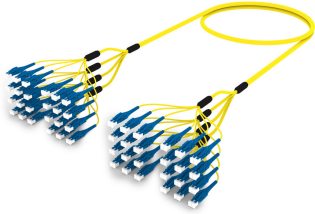

# ULGLULUCH

Base Product

Ultra Low Loss ULL TeraSPEED® LC/UPC Uniboot to LC/UPC Uniboot Ruggedized fanout Cable, 48-Fiber, Plenum, 12 fiber PmP 2.0 mm Dca

## Product Classification

<b>Regional Availability</b>	Asia   Australia/New Zealand   Europe   Latin America   Middle East/Africa   North America
<b>Portfolio</b>	CommScope®
<b>Product Type</b>	Ruggedized fanout
<b>Product Brand</b>	SYSTIMAX ULL
<b>Ordering Note</b>	For additional jacket colors, please contact a CommScope Sales Representative   For lengths greater than 999 ft (304 m), orders must be in meters   Minimum length may vary based on cable configuration

## General Specifications

<b>Color, boot A</b>	Blue
<b>Color, connector A</b>	Green
<b>Color, boot B</b>	Blue
<b>Color, connector B</b>	Blue
<b>Construction Type</b>	Stranded
<b>Furcation Color</b>	Yellow
<b>Interface, Connector A</b>	LC/UPC
<b>Interface Feature, connector A</b>	Uniboot
<b>Interface, Connector B</b>	LC/UPC
<b>Interface Feature, connector B</b>	Uniboot
<b>Jacket Color</b>	Yellow
<b>Fibers per Subunit, quantity</b>	12
<b>Total Fibers, quantity</b>	48