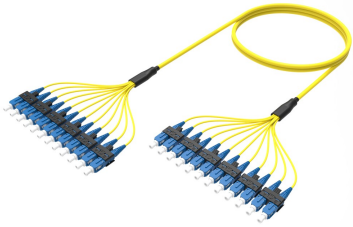

ULGSCSCCD

Base Product

Ultra Low Loss ULL TeraSPEED® SC/UPC to SC/UPC Ruggedized fanout Cable, 12-Fiber, Plenum, 12 fiber PmP 2.0 mm Dca

Product Classification

Regional Availability	Asia Australia/New Zealand Europe Latin America Middle East/Africa North America
Portfolio	CommScope®
Product Type	Ruggedized fanout
Product Brand	SYSTIMAX ULL
Ordering Note	For additional jacket colors, please contact a CommScope Sales Representative For lengths greater than 999 ft (304 m), orders must be in meters Minimum length may vary based on cable configuration

General Specifications

Color, boot A	Blue
Color, connector A	Green
Color, boot B	Blue
Color, connector B	Blue
Construction Type	Stranded
Furcation Color	Yellow
Interface, Connector A	SC/UPC
Interface Feature, connector A	ULL
Interface, Connector B	SC/UPC
Interface Feature, connector B	ULL
Jacket Color	Yellow
Fibers per Subunit, quantity	12
Total Fibers, quantity	12

Dimensions

Cable Assembly Length Range (m)	3 – 999
--	---------

ULGSCSCCD

Cable Assembly Length Range (ft) 8 – 999

Optical Specifications

Fiber Mode Singlemode

Fiber Type G.657.A2, TeraSPEED®

Environmental Specifications