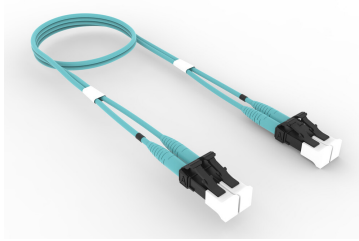

FDXLCLC42

Base Product

OM4 LC/UPC to LC/UPC, Fiber Patch Cord, 1.6 mm Duplex, Plenum

Product Classification

Regional Availability

Asia | Australia/New Zealand | China | Europe | India | Latin America | Middle East/Africa | North America

Portfolio

CommScope®

Product Type

Fiber patch cord, duplex

Product Brand

SYSTIMAX InstaPATCH® 360

Product Series

FDX

Ordering Note

For lengths greater than 999 ft (304 m), orders must be in meters | Minimum length may vary based on cable configuration

General Specifications

Color, boot A

Aqua

Color, connector A

Black

Color, boot B

Aqua

Color, connector B

Black

Interface, Connector A

LC/UPC

Interface, Connector B

LC/UPC

Jacket Color