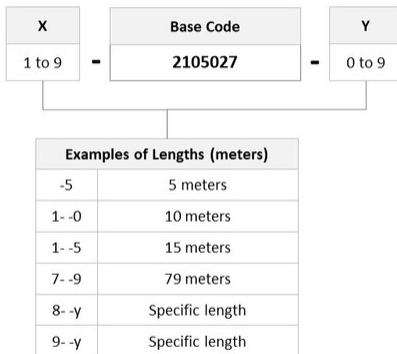

General Specifications

Connector A, quantity	2
Color, boot A	Beige
Color, connector A	Beige
Connector B, quantity	2
Color, boot B	Beige
Color, connector B	Beige
Interface, Connector A	LC/UPC
Interface, Connector B	LC/UPC
Jacket Color	Aqua
Polarity	Pairs, flipped
Total Fibers, quantity	2

Dimensions

Cord Length	12 m 39.37 ft
Diameter Over Jacket	1.8 mm 0.071 in

Ordering Tree

1-2105027-2

Optical Specifications

Fiber Mode	Multimode
Fiber Type	OM3, LazrSPEED®
Insertion Loss, maximum, connector A	0.3 dB
Insertion Loss, maximum, connector B	0.3 dB
Return Loss, minimum, connector A	20 dB
Return Loss, minimum, connector B	20 dB