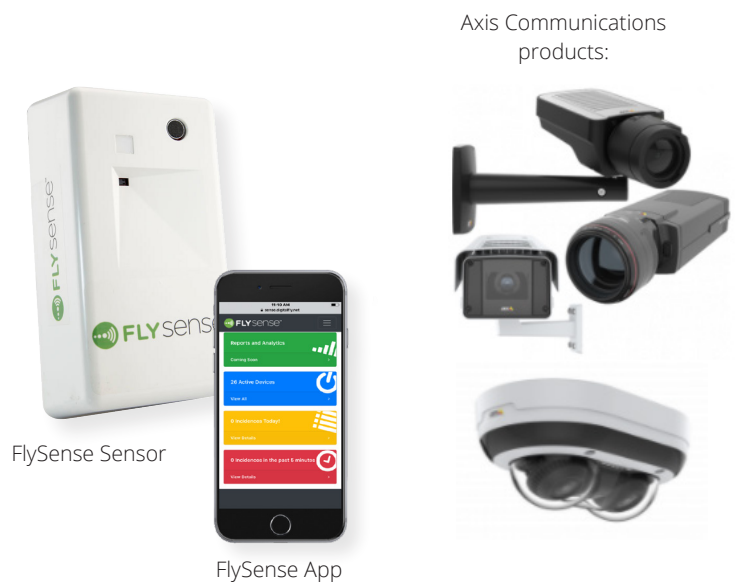

# STUDENT SAFETY AND WELLNESS

Vaping Detection and IP Video Indexing on CommScope's RUCKUS WLAN Infrastructure

## Push back against the youth E-cigarette epidemic

Vaping is a difficult behavior to target. Its odor is easily overlooked, it's easy to conceal visually, and it's often done in private areas like bathrooms and locker rooms where human and electronic monitoring is weakest.

## The Soter Technologies FlySense detector

This IoT device detects vaping mist in the air and also flags raised voices in a room without actually recording them—all in real time. It can quickly alert administrators and hall monitors with customized alerts sent to their mobile devices if illicit vaping or bully confrontations are detected where video surveillance is not used, such as bathrooms, locker rooms or anywhere else conditions prohibit video.

## Axis Communications networked cameras

This powerful, flexible, IoT-driven camera provides exceptional image quality, panoramic views, remote zoom, and low-light performance. Combined with FlySense sensors, they can capture actionable, time-stamped footage around vape detection locations.