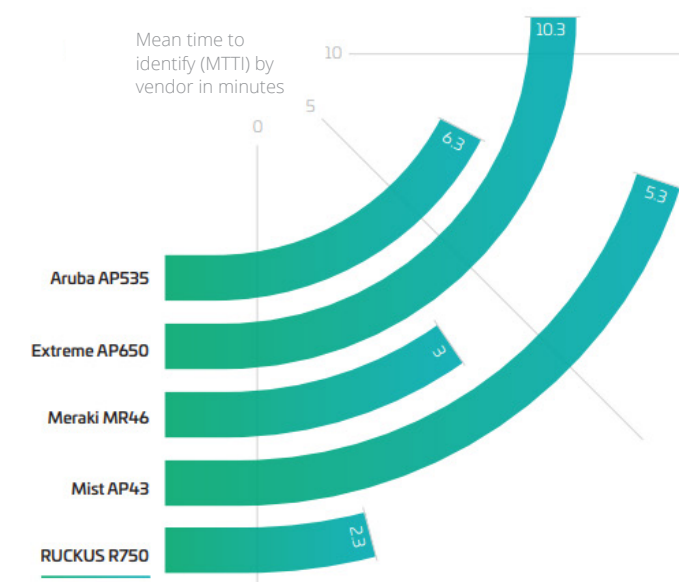

RUCKUS ANALYTICS DELIVERS THE LOWEST MTTI

Troubleshooting with network analytics tools

Mean time to identify (MTTI) is the time a network administrator needs to determine the root cause of a network issue or incident. A shorter average MTTI reduces the trouble-shooting burden on IT while improving user experience by allowing IT to more effectively limit incident duration and impact.

RUCKUS Analytics is a cloud service for network intelligence and service assurance. Powered by machine learning and artificial intelligence, it gives IT comprehensive visibility into network operations. If you are a current SmartZone customer, you can also opt for a free trial of RUCKUS Analytics.

Want to learn more? Send an email to ruckuscloud@commscope.com and someone will get back to you within one business day.

A CLOUD WI-FI EXPERIENCE? IT'S AS EASY AS 1, 2, 3...

LET'S GET YOUR TRIAL STARTED

We told you that RUCKUS Cloud Wi-Fi simplifies WLAN management. Try it for yourself. No obligation, no credit card required. See how easy it is to set up, monitor and manage.

Free trial includes:

- Free RUCKUS 802.11ac Wi-Fi access point
- Up to 10 Wi-Fi AP management licenses for 60 days
- Up to 20 RUCKUS Analytics licenses for 60 days
- RUCKUS Cloud mobile app for anywhere management

FREE TRIAL AND AP TERMS AND CONDITIONS APPLY.
www.commscope.com/cloud-trial/