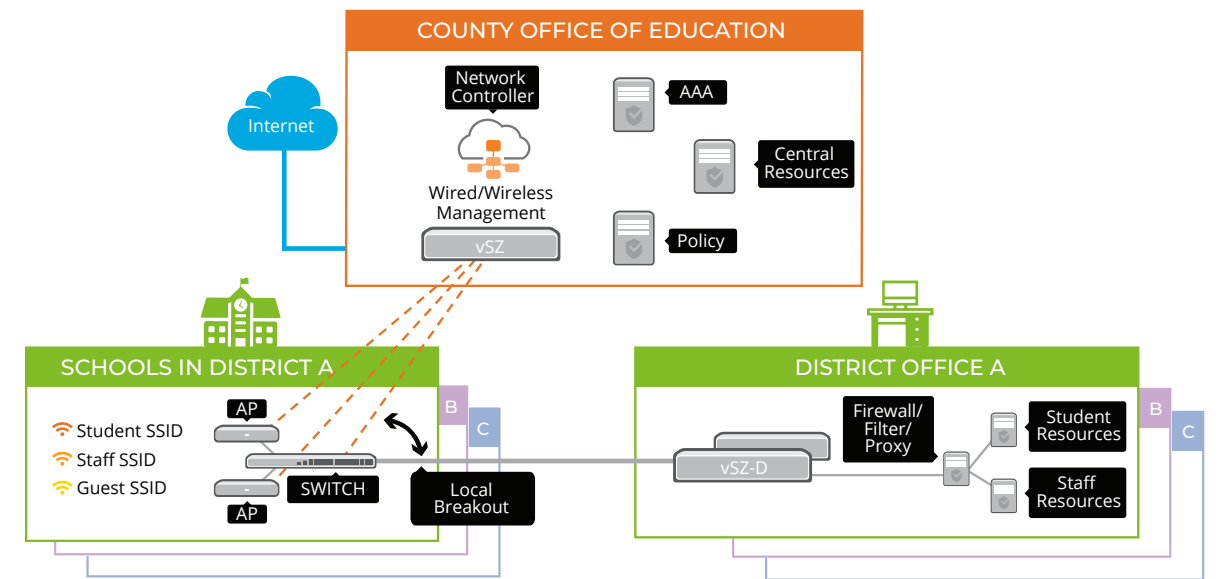

The classroom of tomorrow promises an outstanding education. Blended learning, digital curriculum and other modern learning models can better engage students and help educators be more effective.

With this digital transformation, lesson plans now depend on consistent, reliable connectivity to the school Wi-Fi network. Instead of leaving tools locked in the classroom, students walk in the door with their Chromebooks, tablets or other devices every morning, and take them home with them each night.

As such, there are three major concerns that IT administrators in K-12 school districts are currently facing:

NETWORK AND BROADBAND SCALING

THE TOP PRIORITY FOR IT IS BROADBAND AND NETWORK CAPACITY.

More devices are coming onto the network, stretching the limits of aging infrastructure. SETDA recommends 10Gbps per 1000 students by 2020-21. Plan for growth, not rip-and-replace.

SECURITY AND STUDENT DATA PRIVACY

FACING THE TASK OF PROTECTING STUDENT DATA FROM MISUSE OR BREACH.

Buying or receiving 1:1 computers for digital learning will require schools to securely on-board devices for student data privacy.

TRANSITION TO DIGITAL LEARNING

THE TRANSITION FROM TEXT-BASED CURRICULA TO BLENDED LEARNING.

Buying or receiving 1:1 computers for digital learning will require schools to securely on-board devices for student data privacy.

HOW DOES THIS FIT IN MY SCHOOL