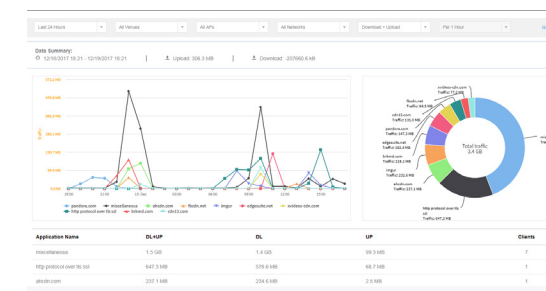

Application by traffic