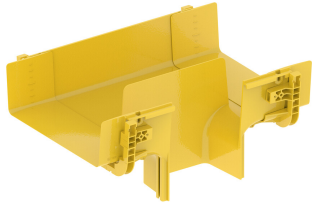

# FGS-MDSP-F/I

---

FiberGuide® Insertable Downspout with 6in Exit, 4x12in, Yellow

## General Specifications

<b>Color</b>	Yellow
<b>Orientation</b>	Horizontal
<b>Section Type</b>	Downspout