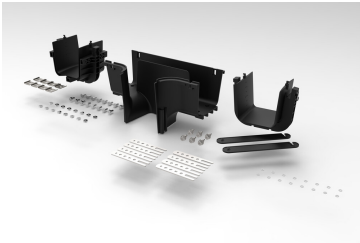

# FGSB-MDSP-A/I

---

FiberGuide® Insertable Downspout, 4x4in, Black

## Dimensions

<b>System Dimensions</b>	102 mm x 102 mm (4 in x 4 in)
--------------------------	-------------------------------