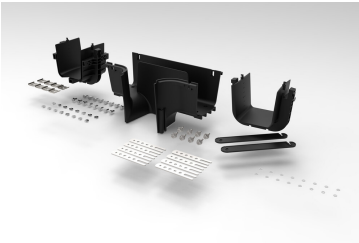

FGSB-MDSP-B/I

FiberGuide® Insertable Downspout, 4x6in, Black

Product Classification

Regional Availability	Asia Australia/New Zealand EMEA Latin America North America
Portfolio	CommScope®
Product Type	Downspout
Product Brand	FiberGuide®
Product Series	FGS

General Specifications

Color	Black
Orientation	Vertical
Section Type	Downspout

Dimensions

System Dimensions	102 mm x 152 mm (4 in x 6 in)
--------------------------	-------------------------------

Ordering Tree

FGSB-MDSP-B/I

Section Color

9	empty	yellow
	B	black

Section Size

10	2B	4 x 6 in, 4 x 4 in dual drop
	A	4 x 4 in
	A/I	4 x 4 in, insertable
	B	4 x 6 in, 4 x 4 in drop
	B/I	4 x 6 in, insertable
	C	2 x 2 in, extended
	EX-	extended
	F	4 x 12 in, 4 x 6 in drop
	F/I	4 x 12 in, 4 x 6 in drop, insertable
	G	2 x 6 in, 2 x 2 in drop
	IMP	4 x 6 in, dual drop with divider
	M	4 x 18 in