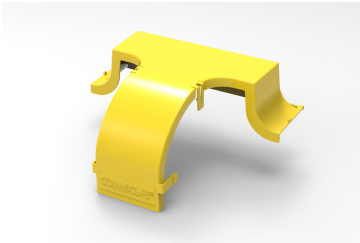

FGS-MEXP-E-ABF-CV

FiberGuide® 4-Inch Express Exit™ Cover, 4x4, Yellow

Product Classification

Regional Availability	Asia Australia/New Zealand EMEA Latin America North America
Portfolio	CommScope®
Product Type	Fiber raceway cover
Product Brand	FiberGuide®
Product Series	FGS

General Specifications

Color	Yellow
Orientation	Horizontal
Section Type	Downspout

Dimensions

Height	189.992 mm 7.48 in
Width	315.976 mm 12.44 in
Length	415.29 mm 16.35 in
System Dimensions	102 mm x 102 mm (4 in x 4 in) 102 mm x 152 mm (4 in x 6 in) 102 mm x 305 mm (4 in x 12 in) 102 mm x 610 mm (4 in x 24 in)

Ordering Tree

FGS-MEXP-E-ABF-CV

Section Color

9	empty	yellow
	B	black

Section Size

10	A/B/F	4 x 4/6/12 in, with 2 x 2 in exit
	E-A/B/F	4 x 4/6/12 in, with 4 x 4 in exit
	F-F/H-NC	4 x 12/18/24 in, with 4 x 12 in exit, no cover
	G-A/B/F	4 x 4/6/12 in, with 4 x 6 in exit
	LP-A/B/F	4 x 4/6/12 in, with 2 x 2 in exit, low profile
	LP-CA	4 x 4/6/12 in, with 2 x 4 in exit, low profile
	LP-G	2 x 6 in, with 2 x 2 in exit, low profile
	GS-ABF-NC	4 x 4/6/12 in, with 4 x 6 in exit, no cover
	CV	cover
	NC	no cover