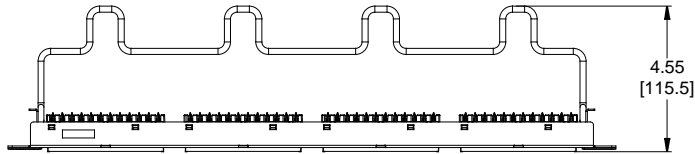

MATERIAL ID	DESCRIPTION
760162800	UNIPRISE DISTRIBUTION MODULE PANEL, CAT 6A, UTP, 1U, 24 PORT

NOTES:

- SEE COMMSCOPE CATALOG FOR PART NUMBER SUFFIXES TO INDICATE COLOR/PKG.
- SEE COMMSCOPE CATALOG FOR COMPLETE LIST OF PARTS RELATED TO THE USE OF THIS PRODUCT.
- DIMENSIONS ARE IN INCHES[MM].
- PART INCLUDES:
 (1) UNIVERSAL FRAME 1U
 (4) ASSEMBLY, UNIVERSAL MODULE BLACK
 (1) RETAINER B, 360 REAR CABLE MANAGEMENT
 (1) STRAP(PACK OF 4)