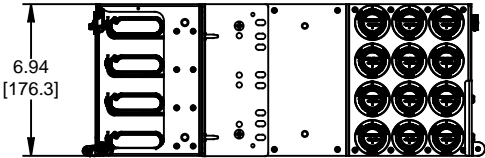

MATERIAL ID	DESCRIPTION
760210757	ASSY, 4U HD FIXED SHELF + DOORS AND TROUGHS

- NOTES:
- SEE SYSTIMAX CATALOG FOR PART NUMBER SUFFIXES TO INDICATE COLOR/PKG.
  - SEE SYSTIMAX CATALOG FOR COMPLETE LIST OF PARTS RELATED TO THE USE OF THIS PRODUCT.
  - DIMENSIONS ARE IN INCHES[MM].
  - PART INCLUDES:
    - (1) SUBASSY, TROUGH AND DOOR
    - (1) 4U FIXED SHELF
    - (1) RETAINER KIT