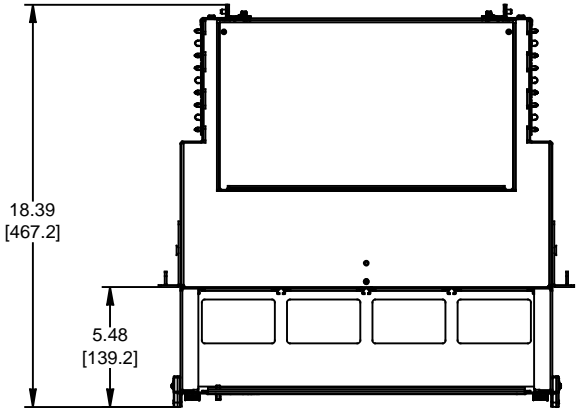

MATERIAL ID	DESCRIPTION
760210757	ASSY, 4U HD FIXED SHELF + DOORS AND TROUGHS

- NOTES:
- SEE SYSTIMAX CATALOG FOR PART NUMBER SUFFIXES TO INDICATE COLOR/PKG.
  - SEE SYSTIMAX CATALOG FOR COMPLETE LIST OF PARTS RELATED TO THE USE OF THIS PRODUCT.
  - DIMENSIONS ARE IN INCHES[MM].
  - PART INCLUDES:
    - (1) SUBASSY, TROUGH AND DOOR
    - (1) 4U FIXED SHELF
    - (1) RETAINER KIT