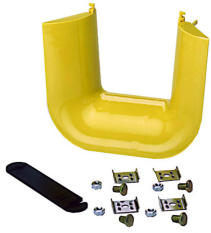

FGS-MTRM-A

FiberGuide® Trumpet Flare, 4x4in, Yellow

Product Classification

| | |
|------------------------------|---|
| Regional Availability | Asia Australia/New Zealand EMEA Latin America North America |
| Portfolio | CommScope® |
| Product Type | Trumpet flare |
| Product Brand | FiberGuide® |
| Product Series | FGS |

General Specifications

| | |
|---------------------|---------------|
| Color | Yellow |
| Orientation | Horizontal |
| Section Type | Trumpet flare |

Dimensions

| | |
|--------------------------|-------------------------------|
| System Dimensions | 102 mm x 102 mm (4 in x 4 in) |
|--------------------------|-------------------------------|

Ordering Tree

FGS-MTRM-A

Section Color

| | | |
|---|-------|--------|
| 9 | empty | yellow |
| | B | black |

Section Size

| | | |
|----|-------------------|---|
| 10 | 2A | 4 x 6 in, for dual downspout |
| | 2B-IMP | 4 x 6 in, for dual downspout with divider |
| | A | 4 x 4 in |
| | B | 4 x 6 in |
| | C | 2 x 2 in |
| | D | 4 x 4 in, vertical |
| | DS | 2 x 4 in, vertical |
| | E | 2 x 4 in, vertical , black* |
| | F | 4 x 12 in |
| | G | 2 x 6 in |
| H | 4 x 24 in, black* | |