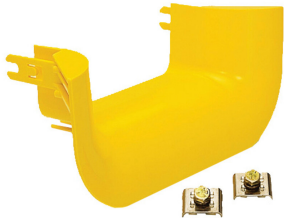

# FGS-MTRM-G

---

FiberGuide® Trumpet Flare, 2x6in, Yellow

## Product Classification

<b>Regional Availability</b>	Asia   Australia/New Zealand   EMEA   Latin America   North America
<b>Portfolio</b>	CommScope®
<b>Product Type</b>	Trumpet flare
<b>Product Brand</b>	FiberGuide®
<b>Product Series</b>	FGS

## General Specifications

<b>Color</b>	Yellow
<b>Orientation</b>	Horizontal
<b>Section Type</b>	Trumpet flare