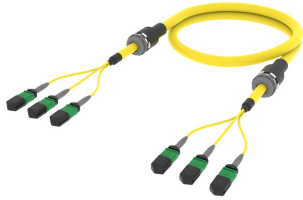

UKGQXQXTF

Base Product

Singlemode MPO8 APC (pinned) to MPO8 APC (pinned) Fiber Trunk Cable Assembly, 24-Fiber, Armored Indoor Dual Rated (OFNR/LSZH)

Product Classification

Regional Availability

Asia | Australia/New Zealand | China | Europe | India | Latin America | Middle East/Africa | North America

Portfolio

CommScope®

Product Type

Fiber trunk cable assembly

Product Brand

Propel | SYSTIMAX ULL

Ordering Note

For additional jacket colors, please contact a CommScope Sales Representative | For lengths greater than 999 ft (304 m), orders must be in meters | Minimum length may vary based on cable configuration

General Specifications

Connector A, quantity

3

Color, boot A

Gray

Color, connector A

Green

Connector B, quantity

3

Color, boot B

Gray

Color, connector B

Green

Construction Type

Armored | Stranded

Furcation Color