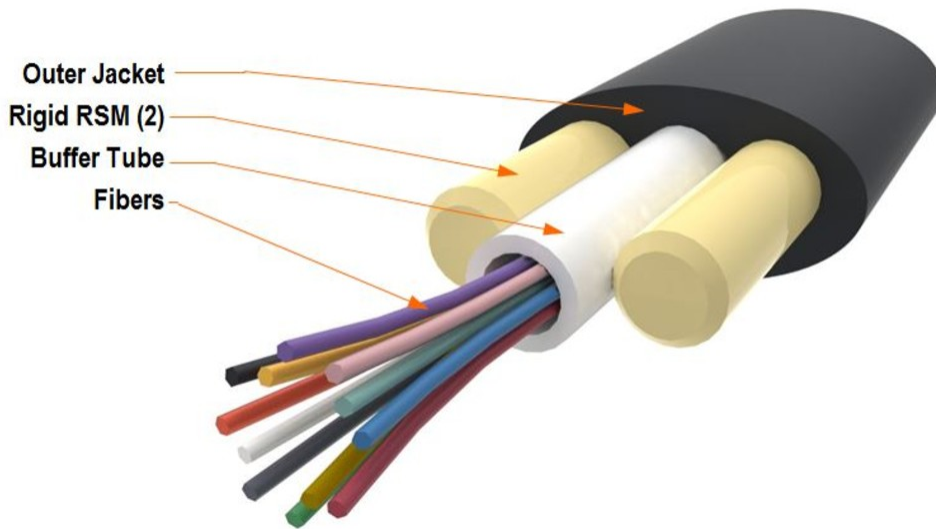

Mechanical Specifications

Minimum Bend Radius, loaded	86 mm | 3.386 in
Minimum Bend Radius, unloaded	81 mm | 3.189 in

Optical Specifications

Fiber Mode	Singlemode
Fiber Type	G.657.A2, TeraSPEED®
Insertion Loss, maximum, connector A	0.4 dB
Return Loss, minimum, connector A	65 dB

Environmental Specifications

Installation temperature	-30 °C to +70 °C (-22 °F to +158 °F)
Operating Temperature	-40 °C to +70 °C (-40 °F to +158 °F)
Storage Temperature	-40 °C to +75 °C (-40 °F to +167 °F)
Environmental Space	Outdoor, buried
Jacket UV Resistance	UV stabilized
Qualification Standards	IEC 60529:2001, IP68 | Telcordia GR-326

Packaging and Weights

Packaging quantity	1