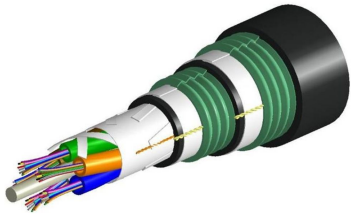

# O-LA

---

Base Product

## Fiber Optic Cable, Outdoor Arid Core Gel-Filled Tubes, Loose Tube, CST Armored

- CommScope's outside plant fiber cables are made with high-performance, standards-compliant materials
- The portfolio includes both armored and dielectric designs available with dry or gel-filled tubes
- Superior mechanical and optical performance with unmatched stability and quality

## General Specifications

<b>Armor Type</b>	Corrugated steel
<b>Cable Type</b>	Loose tube
<b>Construction Type</b>	Armored
<b>Subunit Type</b>	Gel-filled