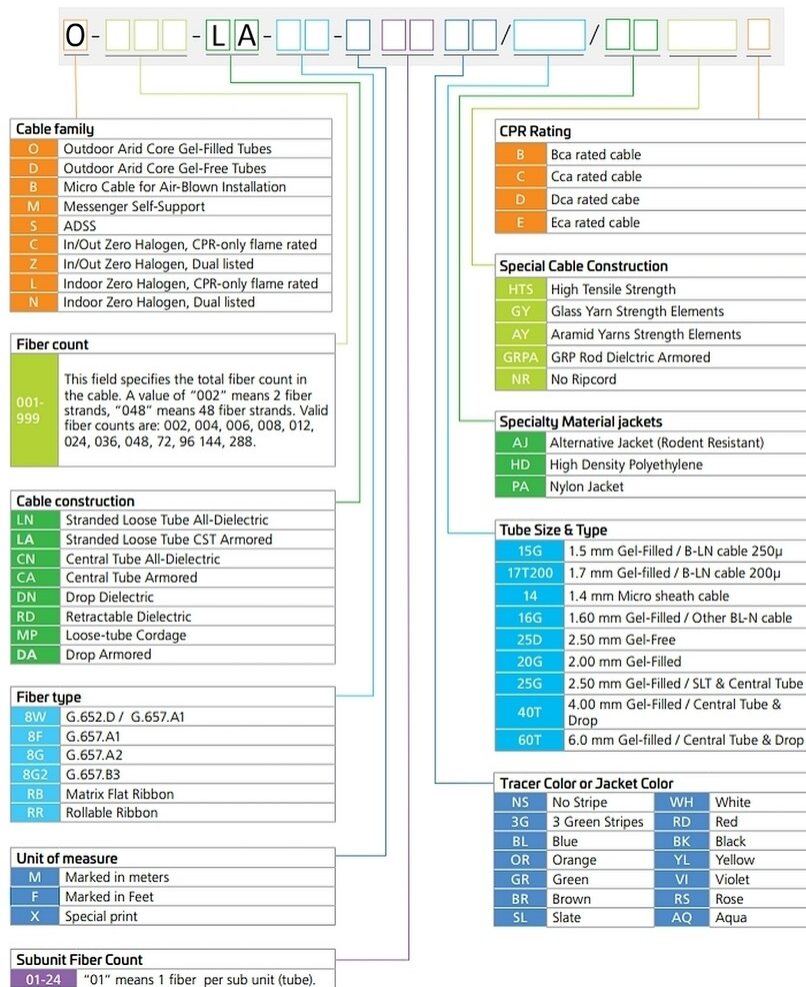

# O-LA

---

Base Product

## Fiber Optic Cable, Outdoor Arid Core Gel-Filled Tubes, Loose Tube, CST Armored

- CommScope's outside plant fiber cables are made with high-performance, standards-compliant materials
- The portfolio includes both armored and dielectric designs available with dry or gel-filled tubes
- Superior mechanical and optical performance with unmatched stability and quality

## Product Classification

<b>Regional Availability</b>	Asia   Australia/New Zealand   EMEA   Latin America   North America
<b>Portfolio</b>	CommScope®
<b>Product Type</b>	Fiber OSP cable
<b>Product Series</b>	O-LA

## Ordering Tree