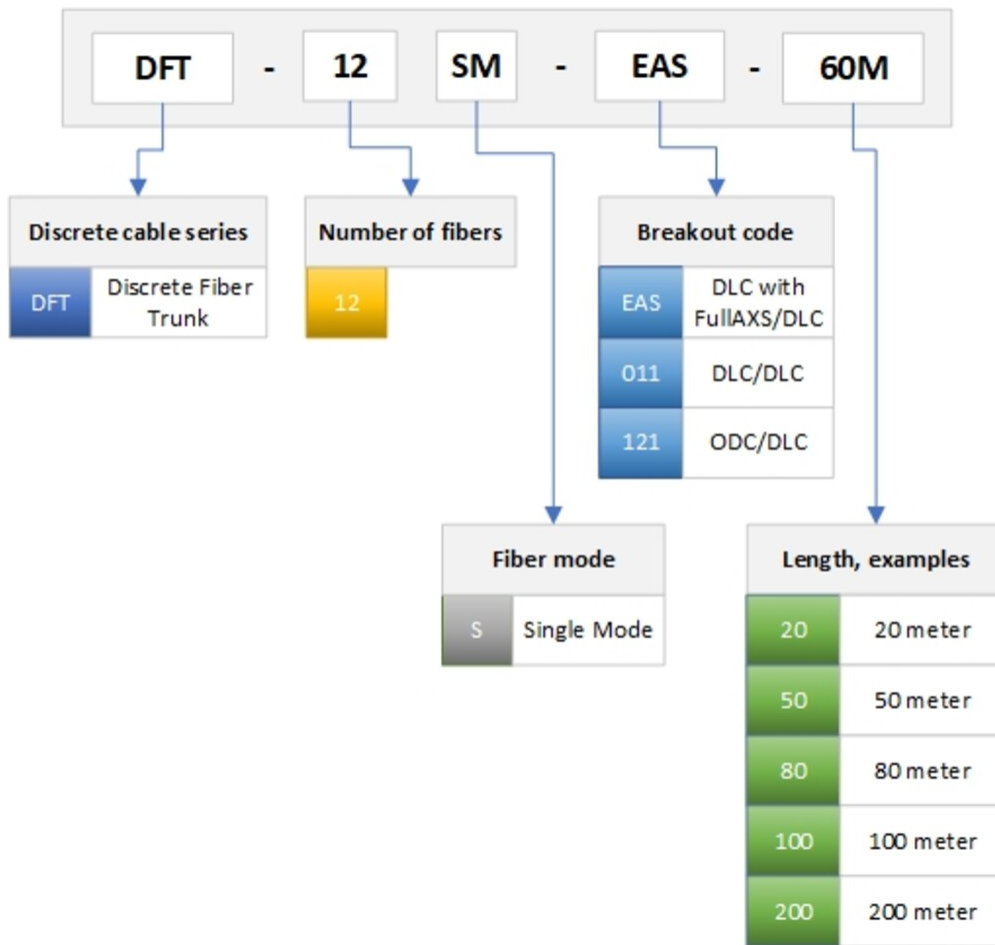

DFT-12SM-EAS-60M

Mechanical Specifications

Minimum Bend Radius 140 mm | 5.512 in

Optical Specifications

Fiber Mode Singlemode

Fiber Type G.657.A2

Environmental Specifications

Operating Temperature -40 °C to +80 °C (-40 °F to +176 °F)

EN50575 CPR Cable EuroClass Fire Performance Cca

Environmental Space Indoor/Outdoor

Qualification Standards IEC 60529:2001, IP67