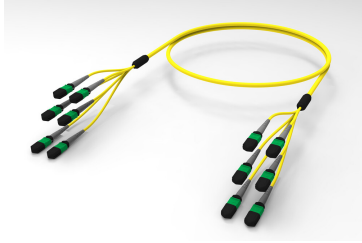

U3GQPQXTH

Base Product

Ultra Low Loss (ULL) Singlemode MPO8 (Non-Pinned) to MPO8 (Pinned), Fiber Trunk Cable Assembly, 48-Fiber, LZSH B2ca

Product Classification

Regional Availability	Europe
Portfolio	CommScope®
Product Type	Fiber trunk cable assembly
Product Brand	Propel SYSTIMAX ULL
Ordering Note	For additional jacket colors, please contact a CommScope Sales Representative For lengths greater than 999 ft (304 m), orders must be in meters Minimum length may vary based on cable configuration

General Specifications

Connector A, quantity	6
Color, boot A	Gray
Color, connector A	Green
Connector B, quantity	6
Color, boot B	Gray
Color, connector B	Green
Construction Type	Stranded
Furcation Color	Yellow
Interface, Connector A	MPO-08/APC Female
Interface, Connector B	MPO-08/APC Male
Jacket Color	Yellow
Polarity	Method B Enhanced (ULL)
Fibers per Subunit, quantity	8
Total Fibers, quantity	48

Dimensions

Breakout Length	22 in
------------------------	-------

U3GQPQXTH

Cable Assembly Length Range (m)	3 – 305
Cable Assembly Length Range (ft)	10 – 999

Ordering Tree

Mechanical Specifications

Cable Retention Strength, maximum	11.24 lb @ 0 ° 4.40 lb @ 90 °
--	---------------------------------

Optical Specifications

Fiber Mode	Singlemode
Fiber Type	G.657.A2, TeraSPEED®

Environmental Specifications

Operating Temperature	-10 °C to +60 °C (+14 °F to +140 °F)
EN50575 CPR Cable EuroClass Fire Performance	B2ca
Environmental Space	Indoor Low Smoke Zero Halogen (LSZH)