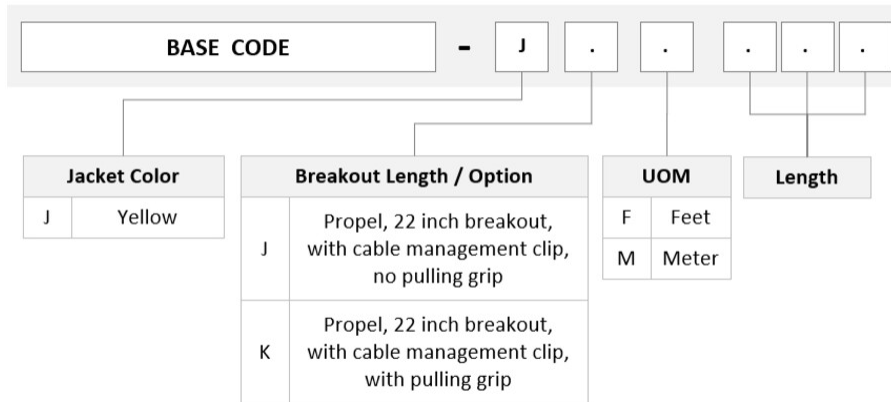

UGGQPQXTH

Cable Assembly Length Range (m) 3 – 305
Cable Assembly Length Range (ft) 10 – 999

Ordering Tree

Mechanical Specifications

Cable Retention Strength, maximum 11.24 lb @ 0 ° | 4.40 lb @ 90 °

Optical Specifications

Fiber Mode Singlemode
Fiber Type G.657.A2, TeraSPEED®

Environmental Specifications

Operating Temperature -10 °C to +60 °C (+14 °F to +140 °F)
Environmental Space Indoor | Plenum

Regulatory Compliance/Certifications

Agency	Classification
ANATEL	Compliant
ISO 9001:2015	Designed, manufactured and/or distributed under this quality management system