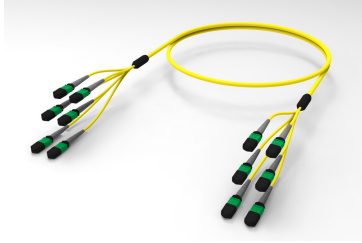

## Base Product

Ultra Low Loss (ULL) Singlemode MPO8 (Non-Pinned) to MPO8 (Pinned), Fiber Trunk Cable Assembly, 48-Fiber, Plenum

## Product Classification

<b>Regional Availability</b>	Asia   Australia/New Zealand   China   Europe   India   Latin America   Middle East/Africa   North America
<b>Portfolio</b>	CommScope®
<b>Product Type</b>	Fiber trunk cable assembly
<b>Product Brand</b>	Propel   SYSTIMAX ULL
<b>Ordering Note</b>	For additional jacket colors, please contact a CommScope Sales Representative   For lengths greater than 999 ft (304 m), orders must be in meters   Minimum length may vary based on cable configuration

## General Specifications

<b>Connector A, quantity</b>	6
<b>Color, boot A</b>	Gray
<b>Color, connector A</b>	Green
<b>Connector B, quantity</b>	6
<b>Color, boot B</b>	Gray
<b>Color, connector B</b>	Aqua
<b>Construction Type</b>	Stranded
<b>Furcation Color</b>	Yellow
<b>Interface, Connector A</b>	MPO-08/APC Female
<b>Interface, Connector B</b>	MPO-08/APC Male
<b>Jacket Color</b>	Yellow
<b>Polarity</b>	Method B Enhanced (ULL)
<b>Fibers per Subunit, quantity</b>	8
<b>Total Fibers, quantity</b>	48