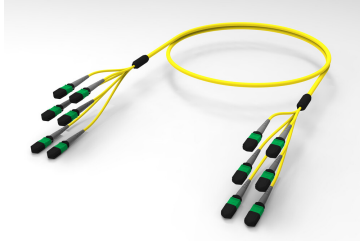

UJGQPQXTH

Base Product

Ultra Low Loss (ULL) Singlemode MPO8 (Non-Pinned) to MPO8 (Pinned), Fiber Trunk Cable Assembly, 48-Fiber, Dual Rated (OFNR /LSZH)

Product Classification

Regional Availability	Asia Australia/New Zealand China Europe India Latin America Middle East/Africa North America
Portfolio	CommScope®
Product Type	Fiber trunk cable assembly
Product Brand	Propel SYSTIMAX ULL
Ordering Note	For additional jacket colors, please contact a CommScope Sales Representative For lengths greater than 999 ft (304 m), orders must be in meters Minimum length may vary based on cable configuration

General Specifications

Connector A, quantity	6
Color, boot A	Gray
Color, connector A	Green
Connector B, quantity	6
Color, boot B	Gray
Color, connector B	Aqua
Construction Type	Stranded
Furcation Color	Yellow
Interface, Connector A	MPO-08/APC Female
Interface, Connector B	MPO-08/APC Male
Jacket Color	Yellow
Polarity	Method B Enhanced (ULL)
Fibers per Subunit, quantity	8
Total Fibers, quantity	48

Dimensions

Breakout Length	22 in
------------------------	-------

UJGQPQXTH

Cable Assembly Length Range (m) 3 – 305
Cable Assembly Length Range (ft) 10 – 999

Ordering Tree

Mechanical Specifications

Cable Retention Strength, maximum 11.24 lb @ 0 ° | 4.40 lb @ 90 °

Regulatory Compliance/Certifications

Agency	Classification
ANATEL	Compliant
ISO 9001:2015	Designed, manufactured and/or distributed under this quality management system

UJGQPQXTH

Included Products

- 760245573
N-048-MP-8G1-F08YL/20T/D - Fiber indoor cable, Low Smoke Zero Halogen Riser MPO Trunk, 48 fiber multi-unit with 8 fiber 2.0 mm subunits, Singlemode G.657.A2/B2, Feet jacket marking, Yellow jacket color, Dca flame rating
- 860659022 - MPO-08, ULTRA LOW LOSS, MALE, Singlemode, GREEN, 2mm
- 860659028 - MPO-08, ULTRA LOW LOSS, FEMALE, Singlemode, GREEN, 2mm