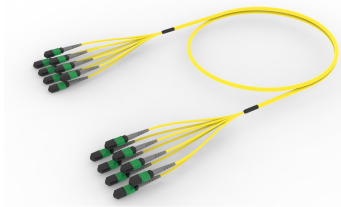

UJGQPQXTU

Base Product

Ultra Low Loss (ULL) Singlemode MPO8 (Non-Pinned) to MPO8 (Pinned), Fiber Trunk Cable Assembly, 64-Fiber, Dual Rated (OFNR /LSZH)

Product Classification

Regional Availability	Asia Australia/New Zealand China Europe India Latin America Middle East/Africa North America
Portfolio	CommScope®
Product Type	Fiber trunk cable assembly
Product Brand	Propel SYSTIMAX ULL
Ordering Note	For additional jacket colors, please contact a CommScope Sales Representative For lengths greater than 999 ft (304 m), orders must be in meters Minimum length may vary based on cable configuration

General Specifications

Connector A, quantity	8
Color, boot A	Gray
Color, connector A	Green
Connector B, quantity	8
Color, boot B	Gray
Color, connector B	Aqua
Construction Type	Stranded
Furcation Color	Yellow
Interface, Connector A	MPO-08/APC Female
Interface, Connector B	MPO-08/APC Male
Jacket Color	Yellow
Polarity	Method B Enhanced (ULL)
Fibers per Subunit, quantity	8
Total Fibers, quantity	64

Dimensions

Breakout Length	22 in
------------------------	-------

UJGQPQXTU

Cable Assembly Length Range (m) 3 – 305
Cable Assembly Length Range (ft) 10 – 999

Ordering Tree

Mechanical Specifications

Cable Retention Strength, maximum 11.24 lb @ 0 ° | 4.40 lb @ 90 °