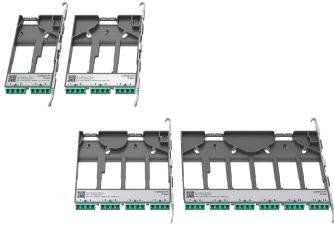

PROPEL-ADAPTER-PACKS

Four sizes of interchangeable Propel fiber pass-through adapter packs provide the breadth of capabilities for virtually any configuration.

- Can be installed and removed from front or rear of panel
- QR code provides easy access to product documentation
- All adapter pack sizes are interchangeable within Propel panels or blades

With 8-, 12-, 16- and 24-fiber adapter pack options, the Propel portfolio delivers the versatility your network demands with a minimum number of components

Product Classification

Regional Availability	Asia EMEA Latin America North America
Portfolio	SYSTIMAX®
Product Type	Fiber adapter pack
Product Brand	Propel
Product Series	PPL