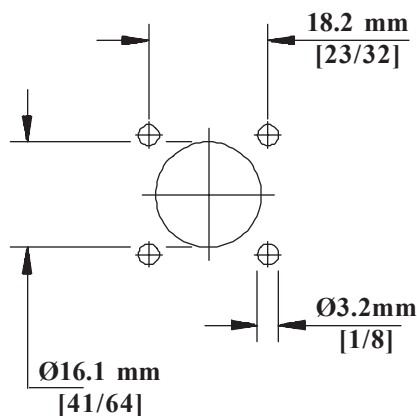

Bulkhead/Panel Connector for LDF4-50A HELIAX® Coaxial Cable.

Bulletin 101543 Revision C Page 1 of 1

PANEL THICKNESS

N-TYPE JACK PANEL MOUNT

N-TYPE JACK BULKHEAD

PANEL CUTOUT

ANDREW an Amphenol company

2601 Telecom Parkway, Richardson, Texas, 75082, USA
www.andrew.com