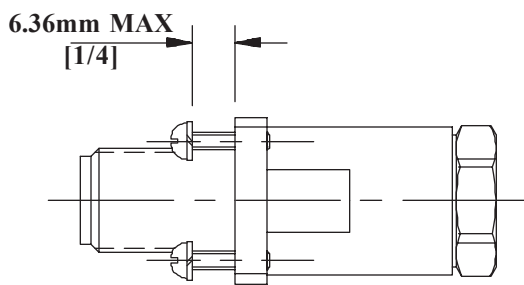

Bulkhead/Panel Connector for LDF4-50A HELIAX® Coaxial Cable.

Bulletin 101543 Revision C Page 1 of 1

PANEL THICKNESS

N-TYPE JACK PANEL MOUNT

N-TYPE JACK BULKHEAD

PANEL CUTOUT

ANDREW an Amphenol company

2601 Telecom Parkway, Richardson, Texas, 75082, USA
www.andrew.com