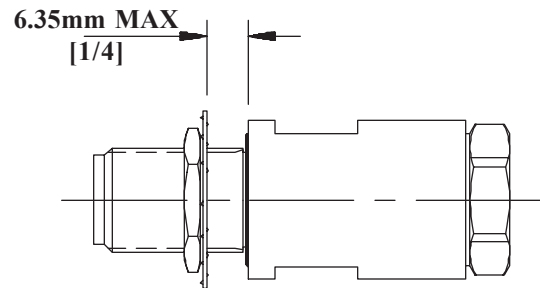

Bulkhead/Panel Connector for LDF4-50A HELIAX® Coaxial Cable.

Bulletin 101543 Revision C Page 1 of 1

PANEL THICKNESS

N-TYPE JACK PANEL MOUNT

N-TYPE JACK BULKHEAD

PANEL CUTOUT

ANDREW an Amphenol company

2601 Telecom Parkway, Richardson, Texas, 75082, USA
www.andrew.com