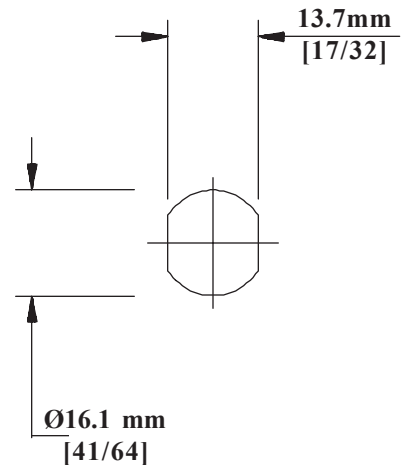

Bulkhead/Panel Connector for LDF4-50A HELIAX® Coaxial Cable.

Bulletin 101543 Revision C Page 1 of 1

PANEL THICKNESS

N-TYPE JACK PANEL MOUNT

N-TYPE JACK BULKHEAD

PANEL CUTOUT

ANDREW an Amphenol company

2601 Telecom Parkway, Richardson, Texas, 75082, USA
www.andrew.com