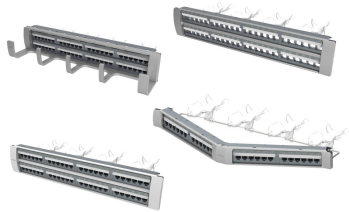

360-IP-PANELS

Base Product

SYSTIMAX 360™ iPatch® Series Panels

Product Classification

- Portfolio** SYSTIMAX®
- Product Type** RJ45 patch panel
- Product Brand** iPatch®