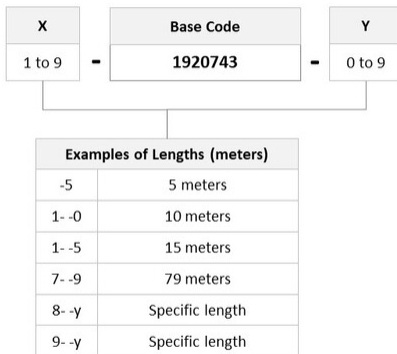

1-1920743-3

Optical Specifications

Fiber Mode	Multimode
Fiber Type	OM3, LazrSPEED®
Insertion Loss, maximum, connector A	0.15 dB
Insertion Loss, maximum, connector B	0.15 dB
Return Loss, minimum, connector A	35 dB
Return Loss, minimum, connector B	35 dB

Environmental Specifications

Environmental Space	Low Smoke Zero Halogen (LSZH)

Packaging and Weights

Packaging quantity	1

Regulatory Compliance/Certifications

Agency	Classification
CHINA-ROHS	Above maximum concentration value
ISO 9001:2015	Designed, manufactured and/or distributed under this quality management system
REACH-SVHC	Compliant as per SVHC revision on www.commscope.com/ProductCompliance
ROHS	Compliant/Exempted
UK-ROHS	Compliant/Exempted